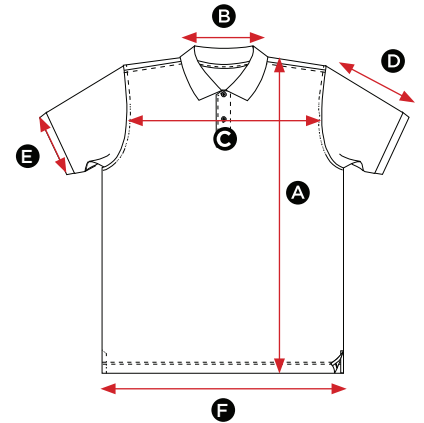

511.52

SGPolo Stretch Signature Stretch Tagless Polo

MEASUREMENTS CM	S	M	L	XL	2XL	3XL	4XL	5XL
A Length	68.5	70	72.5	75	77.5	80	82.5	85
B Back neck opening	16.5	17	17.5	18	18.5	19	19.5	20
C Half chest	48	5	54	57	60	63	66	69
D Sleeve length	22	23	24	25	26	27	28	29
E Sleeve width opening	14	15	16	17	18	19	20	21
F Bottom hem opening	48	51	54	57	60	63	66	69

All measurements are within industry standard tolerances and are product dependent.

510.52

SGPoloF Stretch Ladies' Signature Stretch Tagless Polo

MEASUREMENTS CM	XS	S	M	L	XL	2XL	3XL
A Length	60	62	64	66	68	70	72
B Back neck opening	40	42.5	45	47.5	52	55	58
C Half chest	40	42.5	45	47.5	52	55	58
D Sleeve length	13	14	15	16	17	18	19
E Sleeve width opening	13	14	15	16	17	18	19
F Bottom hem opening	15.5	16	16.5	17	17.5	18	18.5