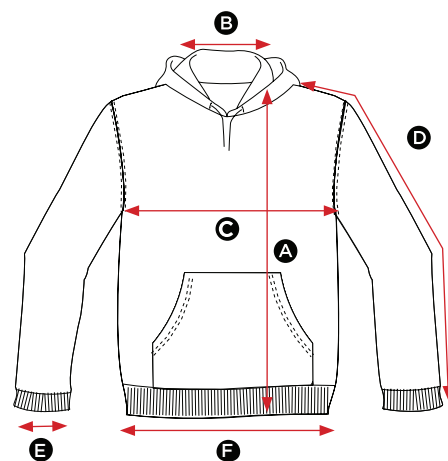

276.52

SG27 Men's Hooded Sweatshirt

MEASUREMENTS CM	S	M	L	XL	2XL	3XL	4XL	5XL
A Length	68.5	71	73.5	76	78.5	81	83.5	86
B Back neck opening	22.5	23	23.5	24	24.5	25	25.5	26
C Half chest	51.5	55	58.5	62	65.5	69	75	80
D Sleeve length	63.5	65	66.5	68	68	69.5	71.5	73.5
E Sleeve width opening	10.5	10.5	10.5	11.5	11.5	11.5	12	12
F Bottom hem opening	39.5	43	46.5	50	53.5	57	63	68

All measurements are within industry standard tolerances and are product dependent.

249.52

SG27F Ladies' Hooded Sweatshirt

MEASUREMENTS CM	XS	S	M	L	XL	2XL
A Length	59.5	62	64.5	67	69.5	72
B Back neck opening	21	21.5	22	22.5	23	23.5
C Half chest	46	49	52	55	58	61
D Sleeve length	57.5	59	60.5	62	63.5	63.5
E Sleeve width opening	8	8	8	9	9	9
F Bottom hem opening	38	42	45	48	51	54

All measurements are within industry standard tolerances and are product dependent.

278.52

SG27K Kids' Hooded Sweatshirt

MEASUREMENTS CM	104 3-4	116 5-6	128 7-8	140 9-10	152 11-12
A Length	45	49	54	57	62
B Back neck opening	21	22	24	25	26
C Half chest	36	38	41	43	46
D Sleeve length	37	39	41	48.5	51.5
E Sleeve width opening	6.5	6.5	6.5	7	7
F Bottom hem opening	31	33	35	37	39