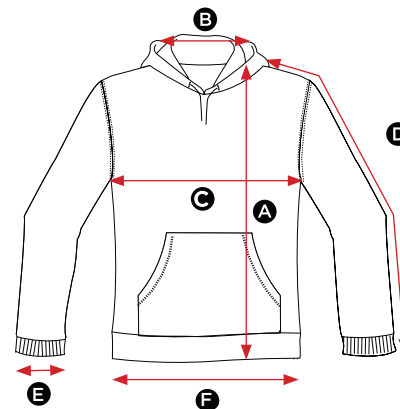

276.52

SG27 Men's Hooded Sweatshirt

MEASUREMENTS CM	S	M	L	XL	2XL	3XL	4XL	5XL
A Length	68.5	71	73.5	76	78.5	81	83.5	86
B Back neck opening	22.5	23	23.5	24	24.5	25	25.5	26
C Half chest	51.5	55	58.5	62	65.5	69	75	80
D Sleeve length	63.5	65	66.5	68	68	69.5	71.5	73.5
E Sleeve width opening	10.5	10.5	10.5	11.5	11.5	11.5	12	12
F Bottom hem opening	39.5	43	46.5	50	53.5	57	63	68

All measurements are within industry standard tolerances and are product dependent.

249.52

SG27F Ladies' Hooded Sweatshirt

MEASUREMENTS CM	XS	S	M	L	XL	2XL
A Length	59.5	62	64.5	67	69.5	72
B Back neck opening	21	21.5	22	22.5	23	23.5
C Half chest	46	49	52	55	58	61
D Sleeve length	57.5	59	60.5	62	63.5	63.5
E Sleeve width opening	8	8	8	9	9	9
F Bottom hem opening	38	42	45	48	51	54

All measurements are within industry standard tolerances and are product dependent.

278.52

SG27K Kids' Hooded Sweatshirt

MEASUREMENTS CM	104 3-4	116 5-6	128 7-8	140 9-10	152 11-12
A Length	45	49	54	57	62
B Back neck opening	21	22	24	25	26
C Half chest	36	38	41	43	46
D Sleeve length	37	39	41	48.5	51.5
E Sleeve width opening	6.5	6.5	6.5	7	7
F Bottom hem opening	31	33	35	37	39